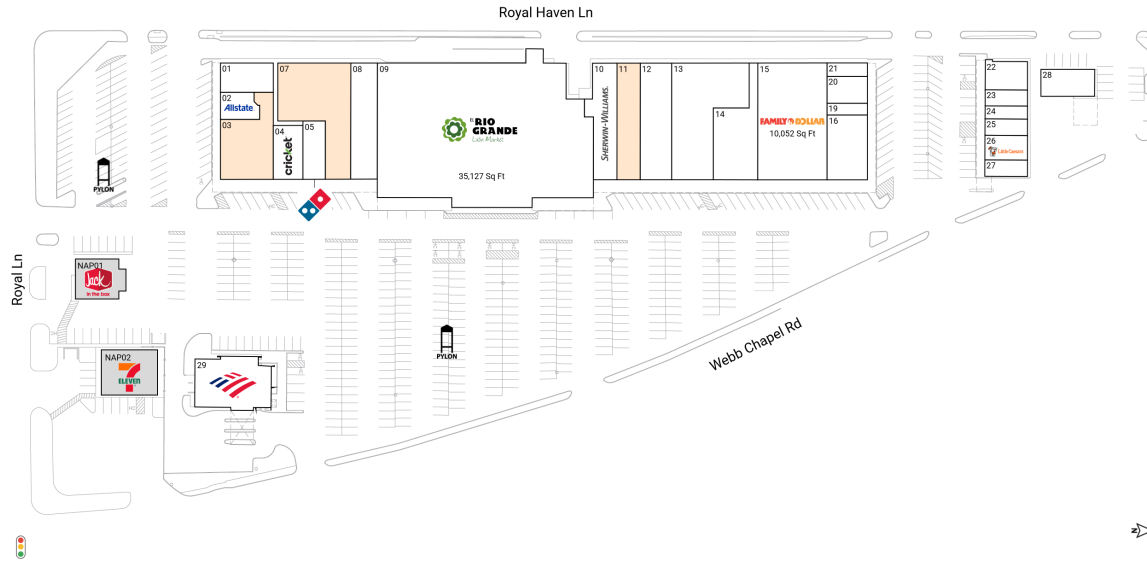

Webb Royal Plaza

10909 Webb Chapel Road | Dallas, TX 75229

Dallas County Dallas-Fort Worth-Arlington, TX 108,545 Sq Ft

32.8966, -96.8716

Available Spaces

03	4,323 Sq Ft	360°	11	3,380 Sq Ft	360°
07	6,667 Sq Ft	360°			

Current Tenants Space size listed in square feet

01	American Tax Service	1,904
02	Allstate Insurance	1,318
04	Cricket Wireless	1,980
05	Domino's Pizza	1,625
08	Crispy Chicken and Rice	3,856
09	El Rio Grande	35,127
10	Sherwin-Williams	3,660
12	A to Z Dollar Store	4,550
13	Lavanderia Royal Coin Laundry	7,918
14	Christina's Tacareia	3,850
15	Family Dollar	10,052
16	Avion Dental	3,290
19	Herbalife	585
20	The Cut Above	1,350
21	Faded Times Barber Shop	675
22	Voodoo Ink Tattoo Studio	1,492
23	North Dallas Insurance Agency	844
24	Libreria Catolica Y Articulos	685
25	Smartfone	860
26	Little Caesars	1,290
27	CoCo Donut	868
28	Inspections Only	1,788
29	Bank of America	4,608
NAP01	Jack in the Box	0
NAP02	7-Eleven	0

This site plan is for illustrative and information purposes only, showing the general layout of the shopping center; and is not a legal survey. Brixmor makes no representation or warranty that the shopping center is exactly as depicted as site conditions and tenant mix are subject to change over time. 1490